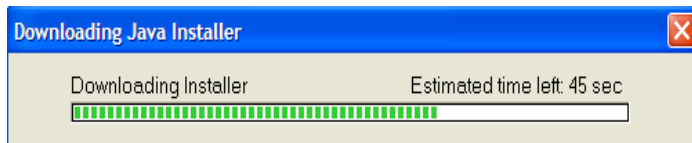

Download Java for Windows

Recommended Version 6 Update 22 (filesize: ~ 10 MB)

c. Save File (Click Sava File)

d. Proses Download

e. Pop-Up license agreement (Click Install)

f. Download Proses

g. Proses Install