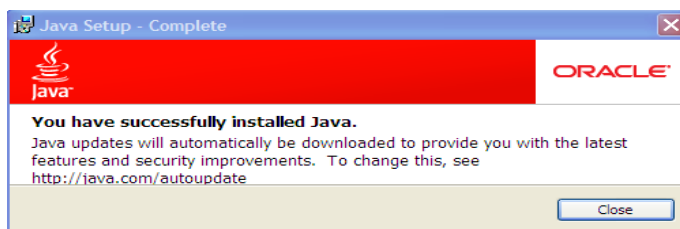

h. Successful Installed Java