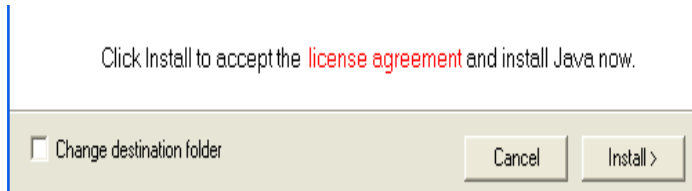

Download Java for Windows

Recommended Version 6 Update 22 (filesize: ~ 10 MB)

c. Save File (Click Sava File)

d. Proses Download

e. Pop-Up license agreement (Click Install)

f. Download Proses

g. Proses Install