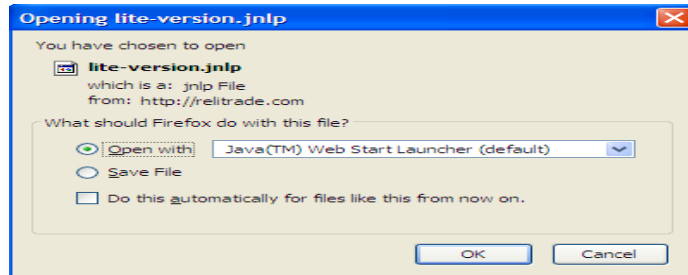

3. Click Run Online Trading Kemudian Click OK