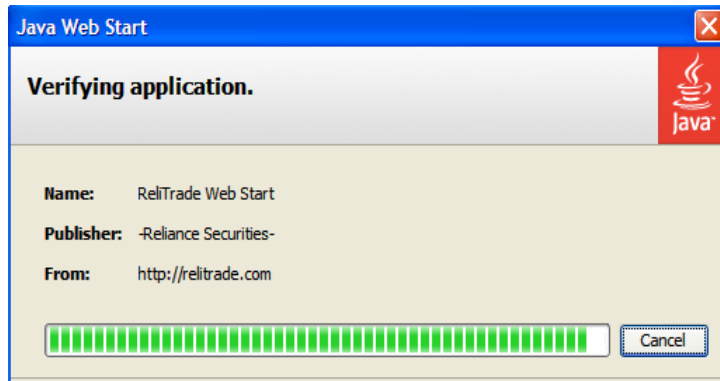

4. Proses Download Aplikasi